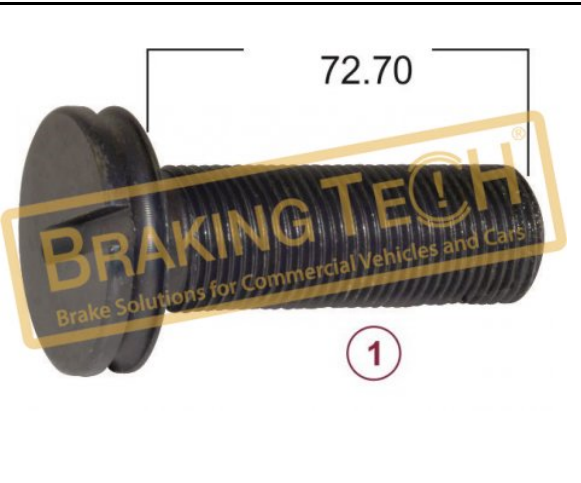

BTW30013

Description :
Caliper Calibration Bolt (Slotted)

Application :
M-BENZ MICROBUS 712C 914C L0914

OEM No :
BrakingTech

No	BT No	Information
1	BTT192 x 1	Calibration Bolt