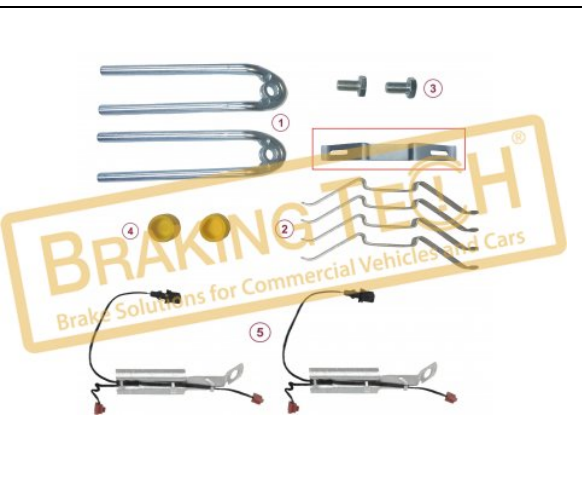

## BTW30127

**Description :**  
Caliper Brake Pad Retainer Set(inc.Indicators)

**Application :**  
MAN L2000,OPTARE

**OEM No :**  
12999577, 12182192, 12182145

**WVA :**  
29088

No	BT No	Information
1	BTS134 x 2	Pad Retainer
2	BTS135 x 6	Retainer Shield
3	BTK69 x 2	Rubber Tap
4	BTC90 x 2	Screw M10x1,5
5	BTWS7400 x 2	Indicator Cable