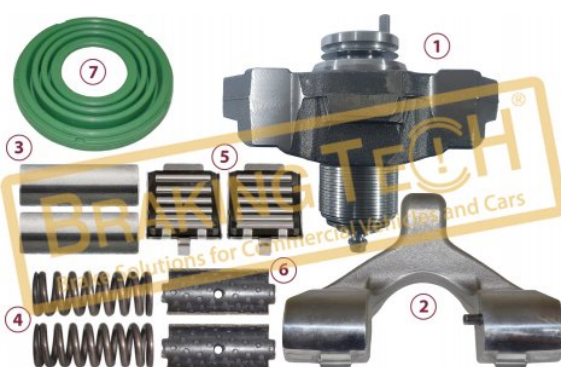

BTW30318

Description :
Caliper Metal Cover MAXX 19

Application : :
RENAULT Midlum, VOLVO FL

OEM No :
6403190380

No	BT No	Information
1	BTS169 x 1	Cover (with gasket)
2	BTC9 x 6	Bolt M8x16mm