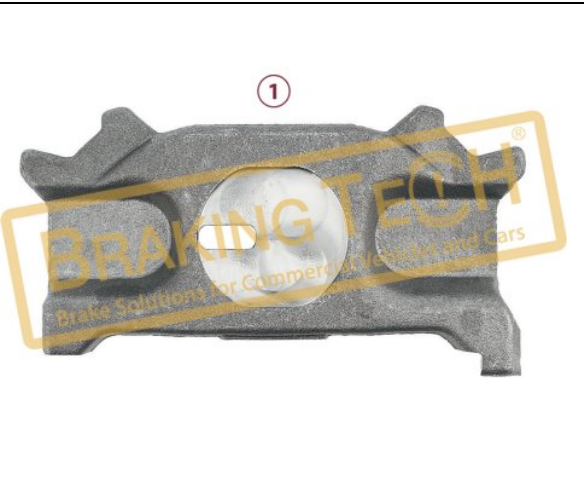

BTW30316

Description :
Caliper Push Plate Slotted (Right)

Application : :
RENAULT Midlum,VOLVO FL

OEM No :
640 319 929 2

No	BT No	Information
1	BTT472 x 1	Push Plate Slotted (Right ...