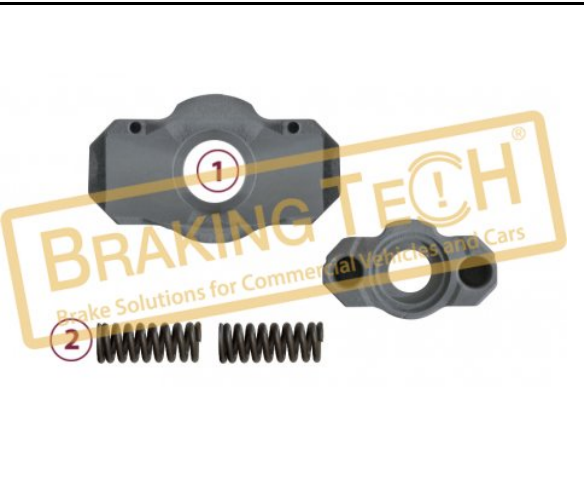

No	BT No	Information
1	BTT227-01 x 1	Lever
2	BTS68 x 2	Lever Bearing

**BTW30063**

**Description :**  
 Caliper Mechanism Body

**Application :**  
 MAXX22,MAN TGX

**OEM No :**  
 SerinFren

No	BT No	Information
1	BTT230 x1	Bridge
2	BTY28 x 2	Spring