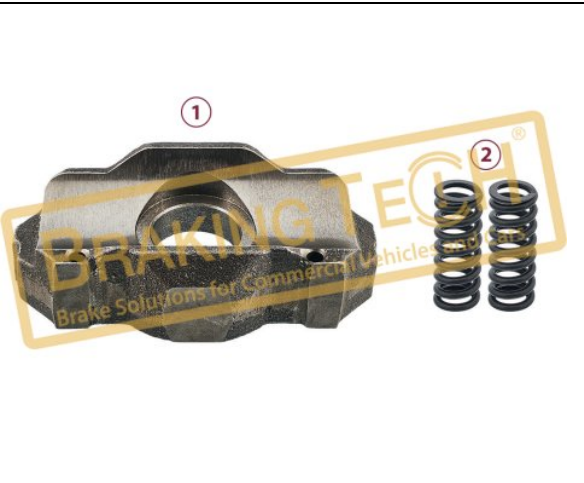

BTW30314

Description :
Caliper Mechanism Body

Application : :
VOLVO FL,RENAULT MIDLUM

OEM No :
6403190380

No	BT No	Information
1	BTT459 x1	Bridge
2	BTY28 x 2	Spring