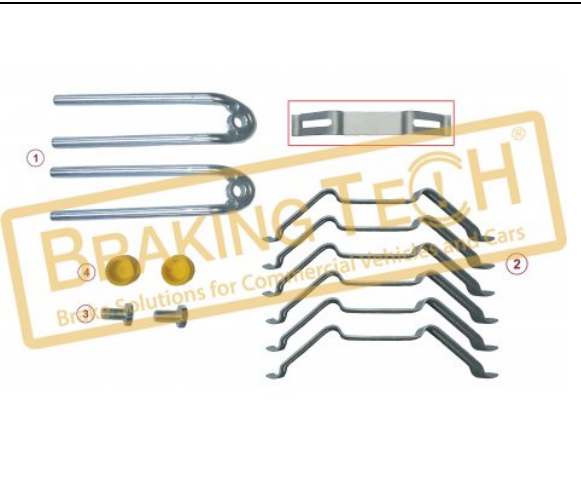

**BTW30093**

**Description :**  
Caliper Brake Pad Retainer Set

**Application :**  
DAF,MAN,OTOKAR,ISUZU,MB,R.V.I.,IVECO,OPTARE

**OEM No :**  
969900275, 68323004

**WVA :**  
29141, 29142, 29119

No	BT No	Information
1	BTS130-01 x 2	Pad Retainer 171mm(length ...
2	BTS131 x 4	Retainer Shield
3	BTC89 x 2	Screw M10x1,25/ 20mm
4	BTK69 x 2	Rubber Tap