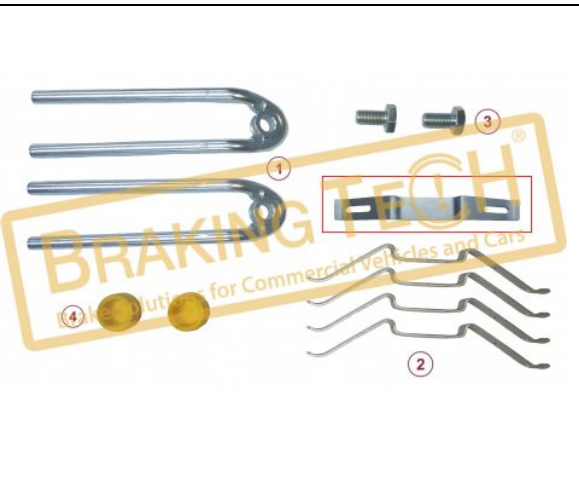

BTW30093

Description :
Caliper Brake Pad Retainer Set

Application :
DAF,MAN,OTOKAR,ISUZU,MB,R.V.I.,IVECO,OPTARE

OEM No :
969900275, 68323004

WVA :
29141, 29142, 29119

No	BT No	Information
1	BTS130-01 x 2	Pad Retainer 171mm(length ...
2	BTS131 x 4	Retainer Shield
3	BTC89 x 2	Screw M10x1,25/ 20mm
4	BTK69 x 2	Rubber Tap