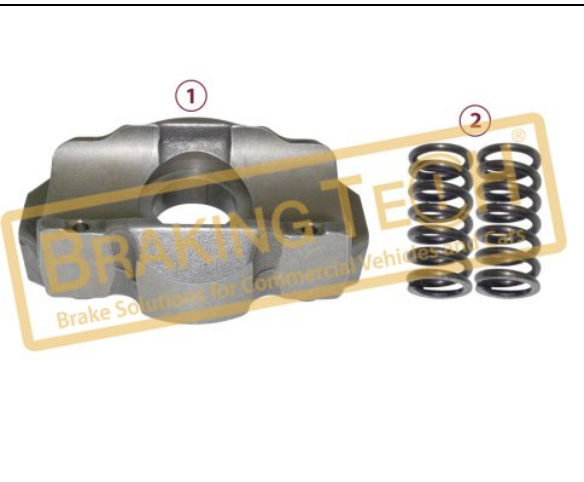

BTW30063

Description :
Caliper Mechanism Body

Application :
MAXX22,MAN TGX

OEM No :
SerinFren

No	BT No	Information
1	BTT230 x1	Bridge
2	BTY28 x 2	Spring