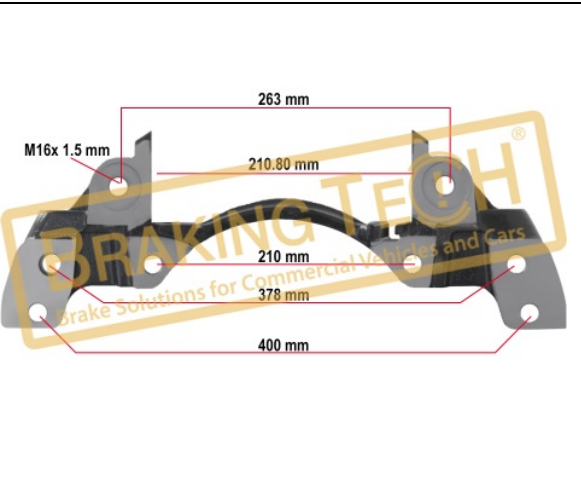

BTC010189

Description :
Caliper Carrier Wabco R/H(Pan22)

Application :
SMB,SAE,GIGANT,SAF

OEM No :
40 195 018 , 40 195 002, 3.080.0032.20, 3.080.0018.01, 14 174 168