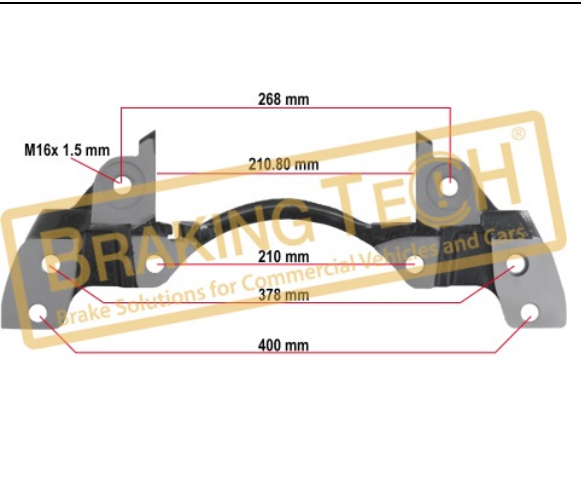

BTC010190

Description :
Caliper Carrier Wabco L/H(Pan22)

Application :
SMB,SAE,GIGANT,SAF

OEM No :
40 195 017, 40 195 001, 3.080.0033.20, 3.080.0019.01, 14 174 188