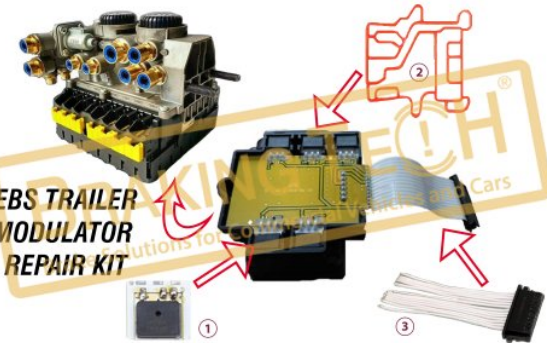

OEM No :

4741500011, 474 150 0011, 474 150 0011, 00 50 036 944, 00 50 036 9 44, L2912IK1115