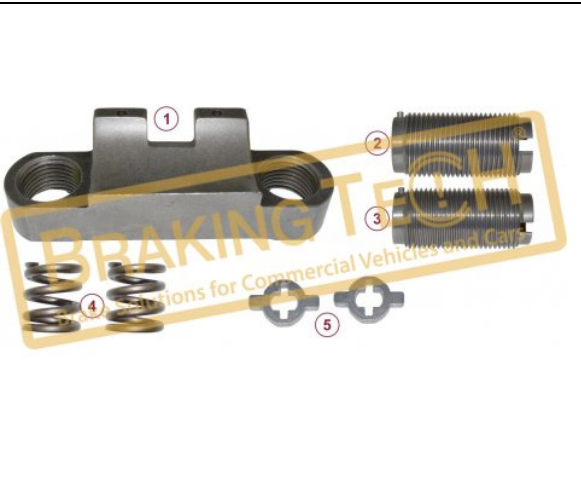

BTW30054

Description :
Caliper Bridge Assembly

Application : :
RVI Midlum 14T, DAF LF55

OEM No :
40 225 004, 40 225 003

No	BT No	Information
1	BTT206 x 1	Bridge
2	BTT207 x 1	Calibration Bolt (Right) ...
3	BTT208 x 1	Calibration Bolt (Left)
4	BTY25 x 2	Spring
5	BTT209 x 2	Locking Shim