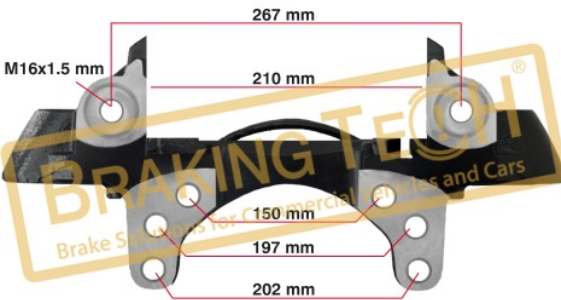

BTC0101114

Description :
Caliper Carrier Maxx22T R/H

Application : :
SCHMITZ Trailers Axles SCB430W1,D1-6J20

OEM No :
6402227406