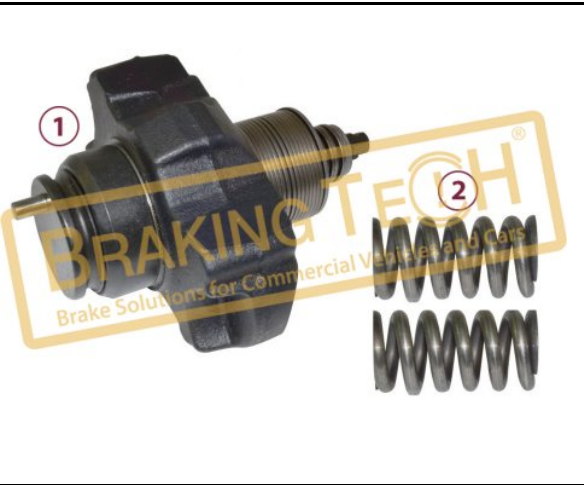

BTW0101995

Description :
Caliper Wabco with Carrier Pan19,5"(L/H)

Application :
KOGEL,GIGANT,SCHWARZMÜLLER,SCHMITZ,VALX

OEM No :
40195037, 40195027, 866216, 1020778, 6500701, 3080001901, 40195017, 40195003, 40195001, 0877930, 09285257, 3080003301, 50300001, 829752, 6413027, 8702904771, 40195019, 40 195 035, 640 195 017 0, 640 195 087 0, 40195037X, 42-3302

BTW30001

Description :
Adjusting Mechanism Complete

Application :
DAF 55 LF,DENNIS Enviro,SMB,GIGANT,SAF SK RB 9019

OEM No :
BraKingTech

No	BT No	Information
1	BTT180 x 1	Adjusting Mechanism
2	BTY21 x 2	Spring