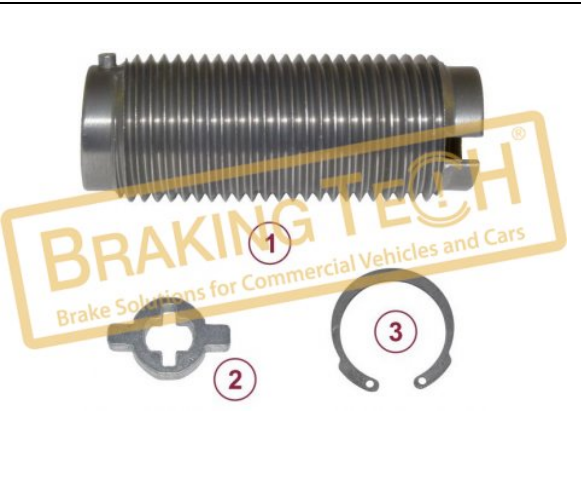

BTW30056

Description :
Caliper Calibration Bolt Kit (Left)

Application : :
RVI Midlum 14T, DAF LF55

OEM No :
BrakingTech

No	BT No	Information
1	BTT208 x 1	Calibration Bolt (Left)
2	BTT209 x 1	Locking Shim
3	BTSK9 x 1	Snap Ring