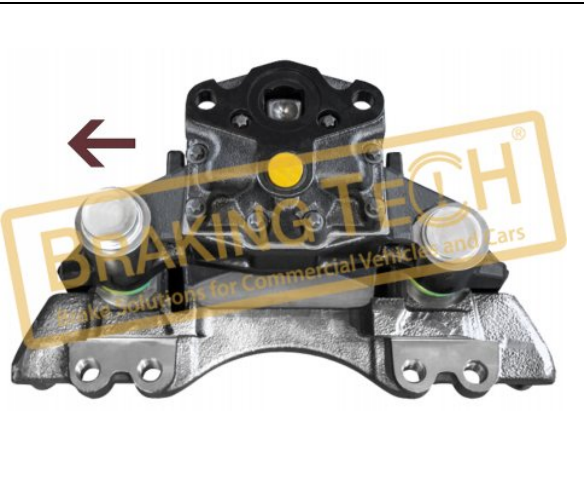

BTW3200105

Description :
Complete Caliper Pan22.5 (L/H)

Application : :
SAF Axles

OEM No :
640225025A, 6402250480, 6402250250, 6402250220, 03080006700, 03080006720

BTW3200106

Description :
Caliper Complete MAXX22T R/H excl.carrier

Application : :
SCHMITZ CARGOBULL,HENDRICKSON

OEM No :
6402220080, S-35303-8, S-35973-R, 640222004R, 1199857, 1156802

BTW3200106-01

Description :
Caliper Complete MAXX22T R/H

Application : :
SCANIA,SCHMITZ CARGOBULL,HENDRICKSON

OEM No :
6402220040, 6402220020, 6402220012, 1156802, 1199857

BTW3200107

Description :
Caliper Complete MAXX22T L/H excl.carrier

Application : :
SCHMITZ CARGOBULL,HENDRICKSON

OEM No :
640222003R, 1156800, 1199856, 6402220070, S-35303-7, S-35973-L