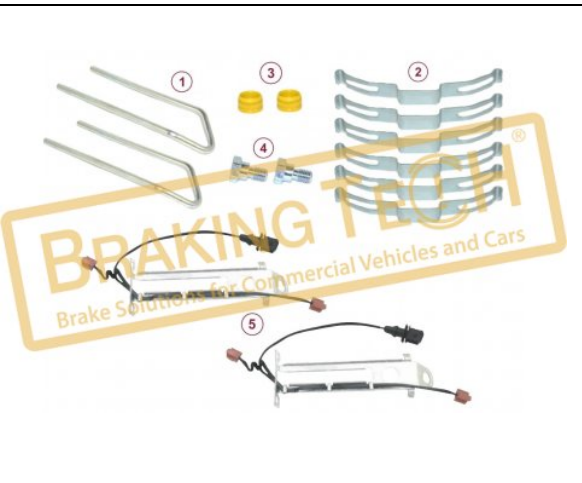

## BTW30128

**Description :**  
Caliper Brake Pad Retainer Set

**Application :**  
DAF,MAN,OTOKAR,ISUZU,MB,R.V.I.,IVECO

**OEM No :**  
969900275, 68323004

**WVA :**  
29141, 29142, 29119

No	BT No	Information
1	BTS130-01 x 2	Pad Retainer 171mm(Length ...
2	BTS131 x 4	Retainer Shield
3	BTC89 x 2	Screw M10x1,25/ 20mm
4	BTK69 x 2	Rubber Tap
5	BTWS8400 x 2	Indicator Cable 375 mm