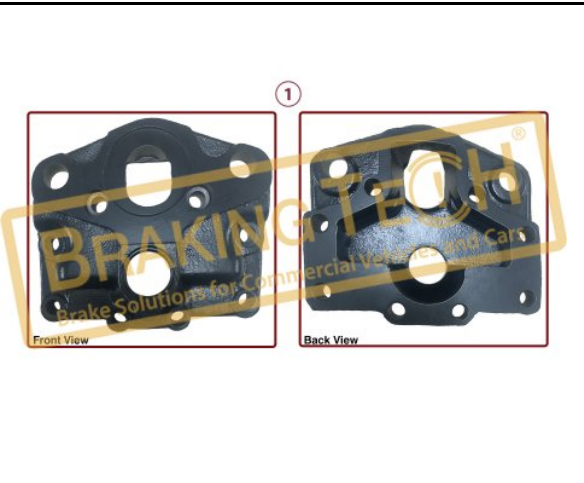

**BTW30072**

**Description :**  
 Carrier Fixing Bolt (55mm)

**Application :**  
 DAF,RVI,IVECO,VOLVO

**OEM No :**  
 BrakingTech

No	BT No	Information
1	BTC92-01 x 1	Bolt M16x55x20x1,5mm

**BTW30073**

**Description :**  
 Caliper Upper Cover