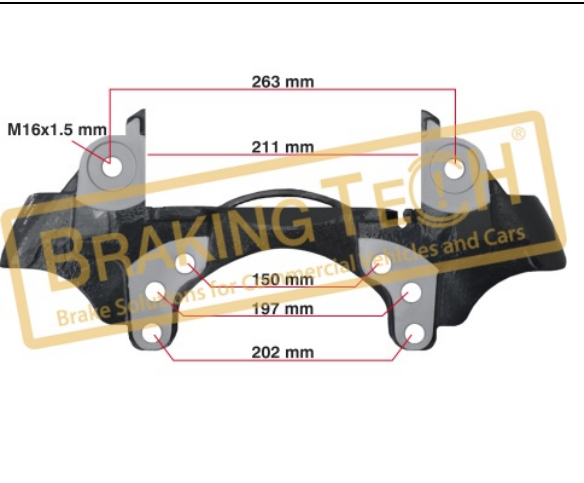

BTC0101218

Description :
Caliper Carrier Wabco Pan22(R/H)

Application :
VALX Axle 22.5"

OEM No :
6402250310, SCB1035095, 1063037