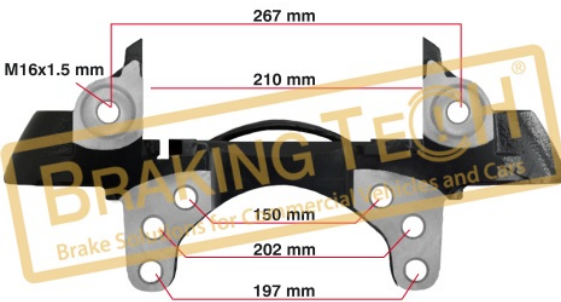

BTC0101113

Description :
Caliper Carrier Maxx22T L/H

Application : :
SCHMITZ Axles SCB430W1,D3-6K25

OEM No :
6402227406