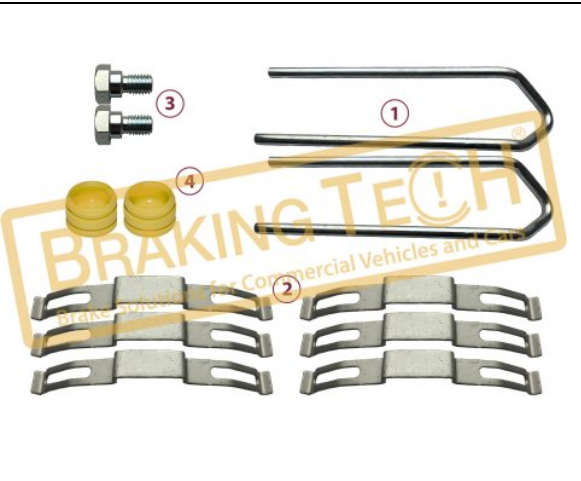

BTW30096

Description :
Caliper Brake Pad Retainer Set
Application :
MAN L2000,OPTARE
OEM No :
12999782, 50100848607
WVA :
29088

No	BT No	Information
1	BTS134 x 2	Pad Retainer
2	BTS135 x 6	Retainer Shield
3	BTC90 x 2	Screw M10x1,5
4	BTK69 x 2	Rubber Tap